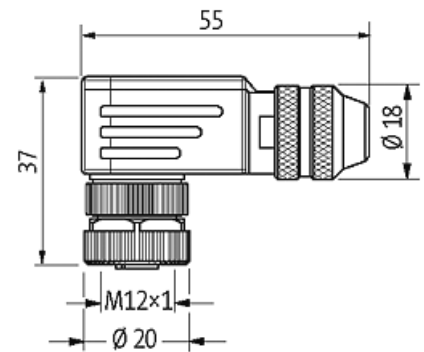

Protection	IP67 inserted and tightened (EN 60529)
Housing	Brass, nickel plated

General data

Temperature range	-40...+85 °C

Commercial data

country of origin	DE
customs tariff number	85366990
EAN	4048879195287
eClass	27279221
Packaging unit	1

Sketch

Product may differ from Image