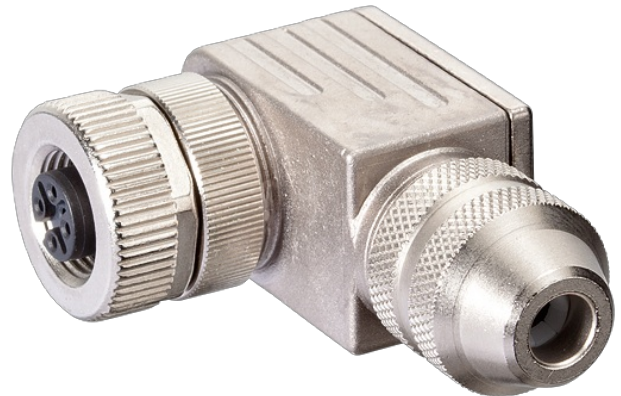

M12 FEMALE 90° SHIELDED WIREABLE SCREW TERM.8-pol. max.0.5mm² 6-8mm

Female 90°

M12, 8-pole

shielded

Sealing range (cable Ø): 6...8 mm

Illustration

Female

Product may differ from Image

Approvals**Form**

Form 17371

Technical Data

Operating voltage max. 30 V AC/DC

Operating current per contact max. 2 A

Connection cross section max. 0.5 mm²

Sealing range (cable Ø) 6...8 mm

| | |
|------------|--|
| Protection | IP67 inserted and tightened (EN 60529) |
| Housing | Brass, nickel plated |