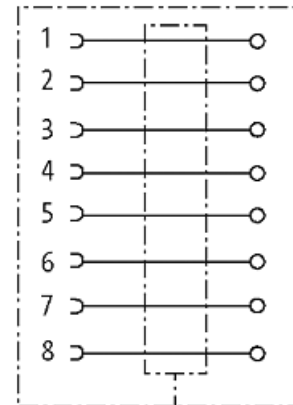

M12 FEMALE 90° SHIELDED WIREABLE SCREW TERM.8-pol. max.0.5mm² 6-8mm

Female 90°

M12, 8-pole

shielded

Sealing range (cable Ø): 6...8 mm

Illustration

Female

Product may differ from Image

Approvals**Form**

Form 17371

Technical Data

Operating voltage max. 30 V AC/DC

Operating current per contact max. 2 A

Connection cross section max. 0.5 mm²

Sealing range (cable Ø) 6...8 mm

| | |
|------------|--|
| Protection | IP67 inserted and tightened (EN 60529) |
| Housing | Brass, nickel plated |

Sketch

Product may differ from Image