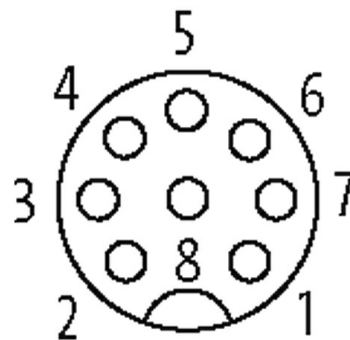

M12 FEMALE 90° SHIELDED WIREABLE SCREW TERM.8-pol. max.0.5mm² 6-8mm

Female 90°

M12, 8-pole

shielded

Sealing range (cable Ø): 6...8 mm

Illustration

Female

Product may differ from Image

Approvals**Form**

Form 17371

Technical Data

Operating voltage max. 30 V AC/DC

Operating current per contact max. 2 A

Connection cross section max. 0.5 mm²

Sealing range (cable Ø) 6...8 mm

| | |
|------------|--|
| Protection | IP67 inserted and tightened (EN 60529) |
| Housing | Brass, nickel plated |